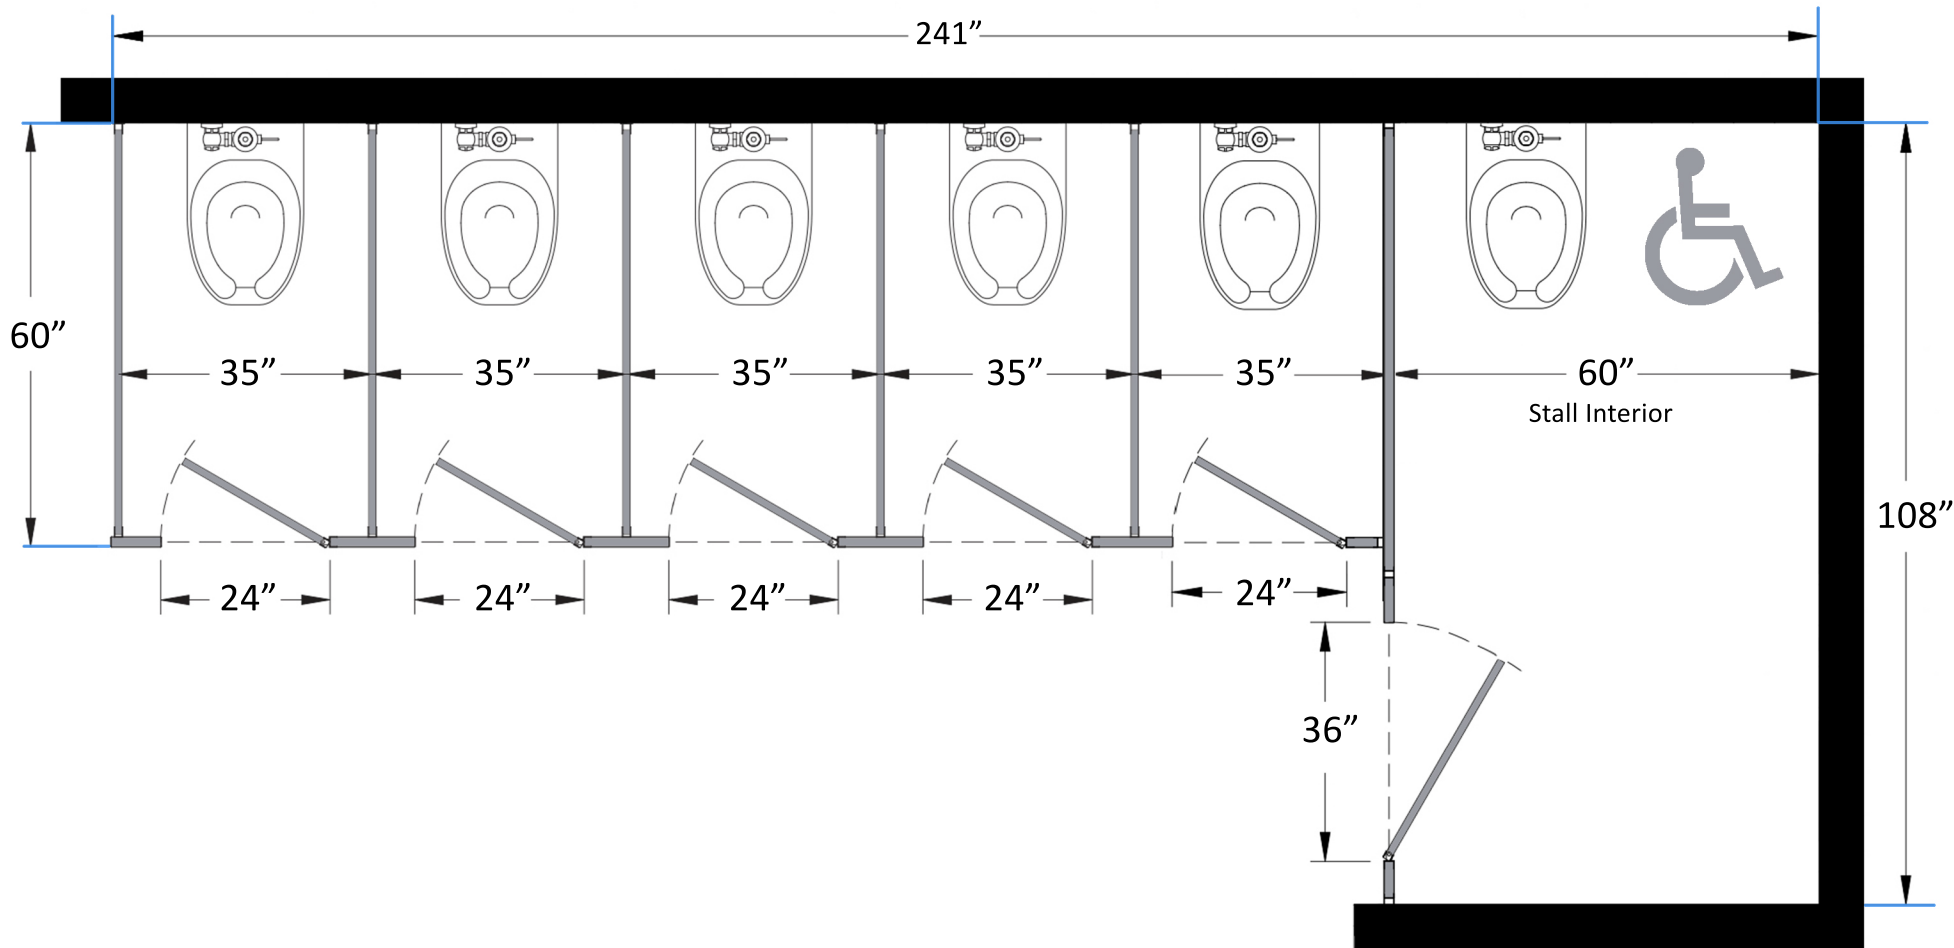

Style:  
 Overhead Braced  
 Floor Mount  
 Ceiling Mount  
 Floor/Ceiling Mount

Material:  
 Baked Enamel  
 Plastic Laminate  
 Solid Phenolic  
 Solid Plastic  
 Stainless Steel

Color: \_\_\_\_\_

Ship To: \_\_\_\_\_

City: \_\_\_\_\_

State: \_\_\_\_\_ Zip: \_\_\_\_\_

Bathroom Partitions - 6 Stall Alcove Right Hand ADA  
SKU: ALIC6RADA  
Standard Dimensions

**Harbor City Supply**

Phone 443-279-0632 or 1-800-260-0907

1966 Greenspring Drive Suite 506, Timonium, Md. 21093